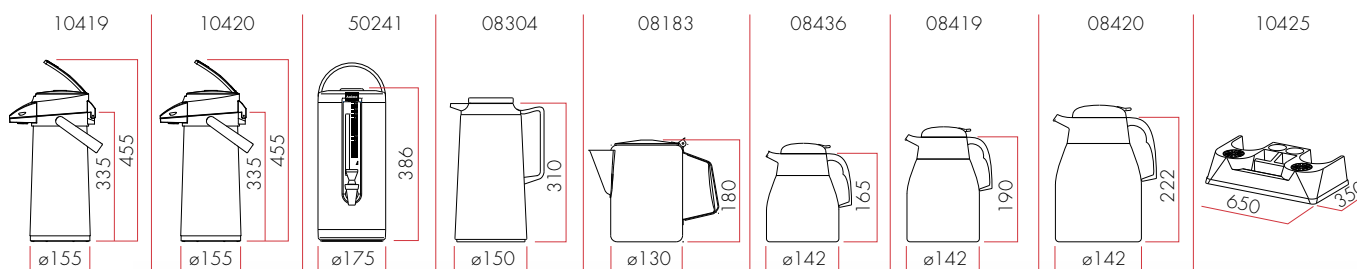

ANIMO THERMOS JUGS

Art. 10419	Thermos jug 2.1 ltr. with pump and stainless steel inner lining	Art. 08436*	Thermos jug 1.0 ltr. with stainless steel inner lining
Art. 10420	Thermos jug 2.1 ltr. with pump and glass inner lining	Art. 08419*	Thermos jug 1.5 ltr. with stainless steel inner lining
Art. 50241	Thermos container 2.4 ltr. with no-drip tap, gauge glass and coffee blender	Art. 08420*	Thermos jug 2.0 ltr. with stainless steel inner lining
Art. 08304	Thermos jug 1.85 ltr.	Art. 10425	Thermos jug buffet suitable for thermos jugs with pump 2.1 ltr.
Art. 08183	Stainless steel jug 1.8 ltr. with filling lid		* Dishwasher proof